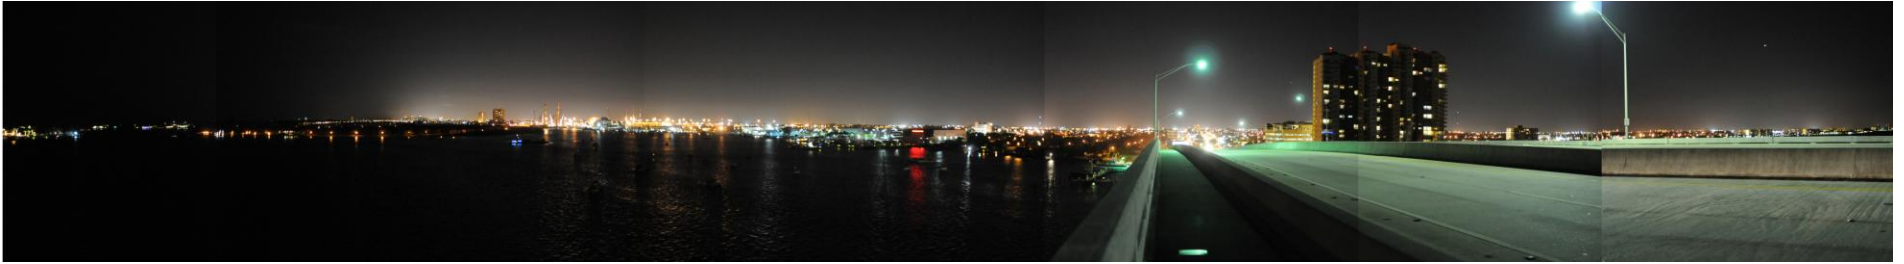

View from the top of the Blue Heron Bridge

Palm Beach
Shores

FPL/Port of Palm
Beach/Riviera
Beach

Blue Heron Blvd-
Top of Bridge